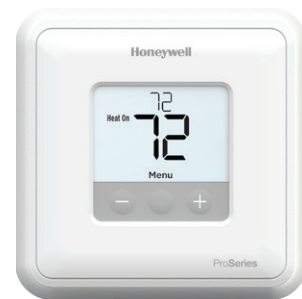

Comfort Control That Fits Your Life

MEET THE HONEYWELL **T** SERIES

Whether you're home often or spend life on the go, Honeywell's T Series thermostats have the features you need for comfort and energy savings. All feature Honeywell's engineering excellence that's delivered comfort and efficiency for more than 100 years. All are backed by a 5-year warranty for peace of mind. And several options give you Wi-Fi connectivity for control from anywhere at anytime.

T1 Pro