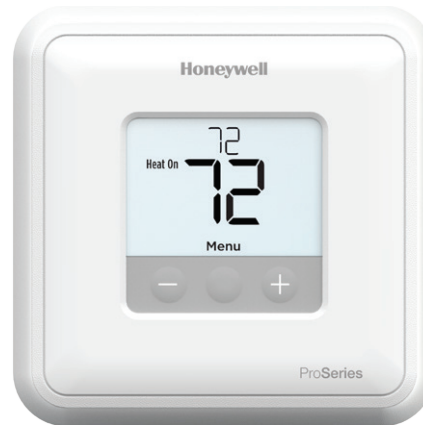

LYRIC™ T6 PRO WI-FI

Geofencing, 7-day, 5-2, 5-1-1, 1-week or non-programmable

- Connect from anywhere with smartphone or tablet and the Lyric app
- Smart alerts remind to change filter and warn of extreme indoor temperature
- Auto-change from heat to cool
- Fan settings for Auto, On, or Circ
- Touchscreen Display: 6.89 sq. in.

T6 PRO

7-day, 5-2, 5-1-1 or non-programmable

- Filter change reminders
- Auto-change from heat to cool
- Simple push-button functionality
- Screen Size: 5.44 sq. in.

T4 PRO

7-day, 5-2, 5-1-1 or non-programmable

- Filter change reminders
- Auto-change from heat to cool
- Simple push-button functionality
- Screen Size: 3.93 sq. in.

T1 PRO

Non-programmable

- Simple push-button functionality
- Screen Size: 2.37 sq. in.